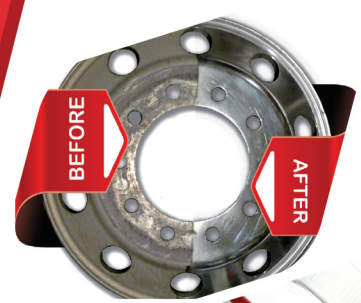

# The Future of Metal Polish

# Lou's 222 Metal Polish

[www.lous222.com](http://www.lous222.com)

Spend more time admiring and less time polishing

Lou's 222 Metal Polish effectively cleans and polishes all metal surfaces to look brand new, while leaving a protective and long lasting coating. Lou's 222 Metal Polish can be used for high performance parts such as engines, bumpers, exhausts, truck stacks, tool boxes, stainless steel, chrome, and aluminium rims. Plus, it also works great on BBQ's, appliances and jewelry including, brass, gold, silver, copper and nickel

### Lou's 222 Metal Polish Is 2 Times Faster

Lou's 222 Metal Polish promises it is so easy to use, so easy to polish and so easy to wipe off that it will save you a huge amount of time and energy.

### Lou's 222 Metal Polish Has 2 Times The Shine

Lou's 222 Metal Polish promises to out-shine the conventional metal polishes leaving a protective long lasting coating with a radiant shine.